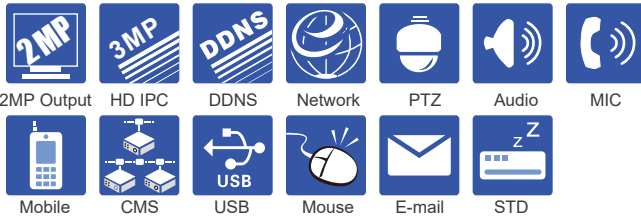

ED7004TAL / ED7008TAL

1080P 4-IN-1 DVRs

Introduction:

ED7004TAL / ED7008TAL are 4 / 8 CH high definition DVRs, which adopt the standard H.264 high profile compression format and the most advanced SOC technique to ensure real time recording in each channel and realize outstanding robustness of the system. It can support HD-TVI, HD-AHD, 960H and HD-IP.

ED7004TAL / ED7008TAL support 4 / 8 CH video input, 4 CH audio input, simultaneous 4 / 8 CH playback. The series of product can meet different security requirements of home, financial, commerce, enterprise, transportation and government, etc.