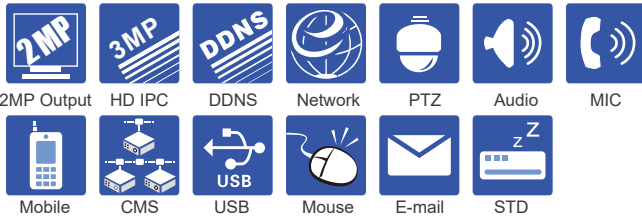

ED8004TSC / ED8008TSC

1080P 5-IN-1 DVRs Titanium GUI

Introduction:

ED8004TSC are 4 / 8 CH high definition DVRs, which adopt the standard H.264 high profile compression format and the most advanced SOC technique to ensure real time recording in each channel and realize outstanding robustness of the system. It can support HD-TVI, AHD, CVI, 960H and HD-IP.

ED8008TSC supports 4 / 8 CH video input, 4 CH audio input, simultaneous 4 / 8 CH playback. The series of product can meet different security requirements of home, financial, commerce, enterprise, transportation and government, etc.