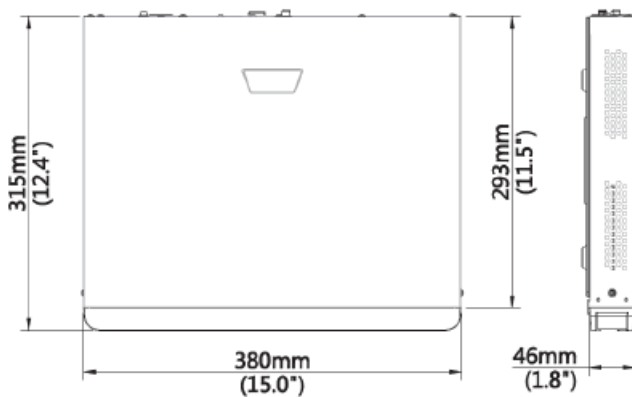

### Specification:

Model	UN-NVR30208EP8	UN-NVR30216EP8	UN-NVR30216EP16
<b>Video/Audio Input</b>			
IP Video Input	8CH	16CH	
Two-way Audio Input	1CH, RCA		
<b>Network</b>			
Incoming Bandwidth	80Mbps	160Mbps	
Outgoing Bandwidth	160Mbps	320Mbps	
Remote Users	128		
<b>Video/Audio Output</b>			
HDMI / VGA Output	VGA: 1920x1080p /60Hz, 1920x1080p /50Hz, 1600x1200 /60Hz, 1280x1024 /60Hz, 1280x720 /60Hz, 1024x768 /60Hz HDMI: 4K (3840x2160) / 60Hz, 4K (3840x2160) / 30Hz, 1920x1080p / 60Hz, 1920x1080p / 50Hz, 1600x1200 / 60Hz, 1280x1024 / 60Hz, 1280x720 / 60Hz, 1024x768 / 60Hz		
Recording Resolution	12MP / 8MP / 6MP / 5MP / 4MP / 3MP / 1080p / 960p / 720p / D1 / 2CIF / CIF		
Audio Output	1CH, RCA		
Playback	8CH	16CH	
<b>Decoding</b>			
Compression	H.265/H.264		
Live view / Playback	12MP / 8MP / 6MP / 5MP / 4MP / 3MP / 1080p / 960p / 720p / D1 / 2CIF / CIF		
Capability	4 x 12MP@20, 4 x 4K@30, 8 x 4MP@30, 16 x 1080P@30		
<b>Hard Disk</b>			
SATA	2 SATA interfaces (up to 8TB for each disk)		
<b>External Interface</b>			
Network Interface	1 RJ-45 10M/100M/1000M self-adaptive Ethernet Interface		
USB Interface	Front panel: 1 x USB2.0 · Rear panel: 1 x USB3.0		
Alarm In / Out	4 / 1CH		
<b>Special Features</b>			
Video Analysis Functions	support face detection, intrusion detection, cross line detection, people counting, scene change detection, defocus Detection, audio Detection, auto tracking		
Trigger action	When VCA alarm happened, can set the trigger action as send email, upload to FTP and so on.		
Smart Search	instruction, face detection, line crossing, etc.		
Corridor Mode	Display and playback		
Smart updates	Cloud update. IP cameras updates can be done through local NVRs		
<b>PoE</b>			
Interface	8CH 100 Mbps PoE network interfaces	16CH 100 Mbps PoE network interfaces	
Max Power	Max 30W for single port	Max 30W for single port	
	Max 130W in total ( 16.25W for each )	Max 240W in total ( 15W for each )	
Supported Standard	IEEE 802.3af/at		
<b>General</b>			
Power Supply	100 ~ 240 VAC		
Consumption	≤ 20 W ( without HDD )		
Temperature	-10°C ~ +55°C ( +14°F ~ +131°F )		
Working Humidity	10% ~ 90%		
Dimensions	380 mm × 315mm × 46 mm		
Weight	≤2.42kg (5.34lb) ( without HDD )	≤2.48kg(5.47lb) ( without HDD )	